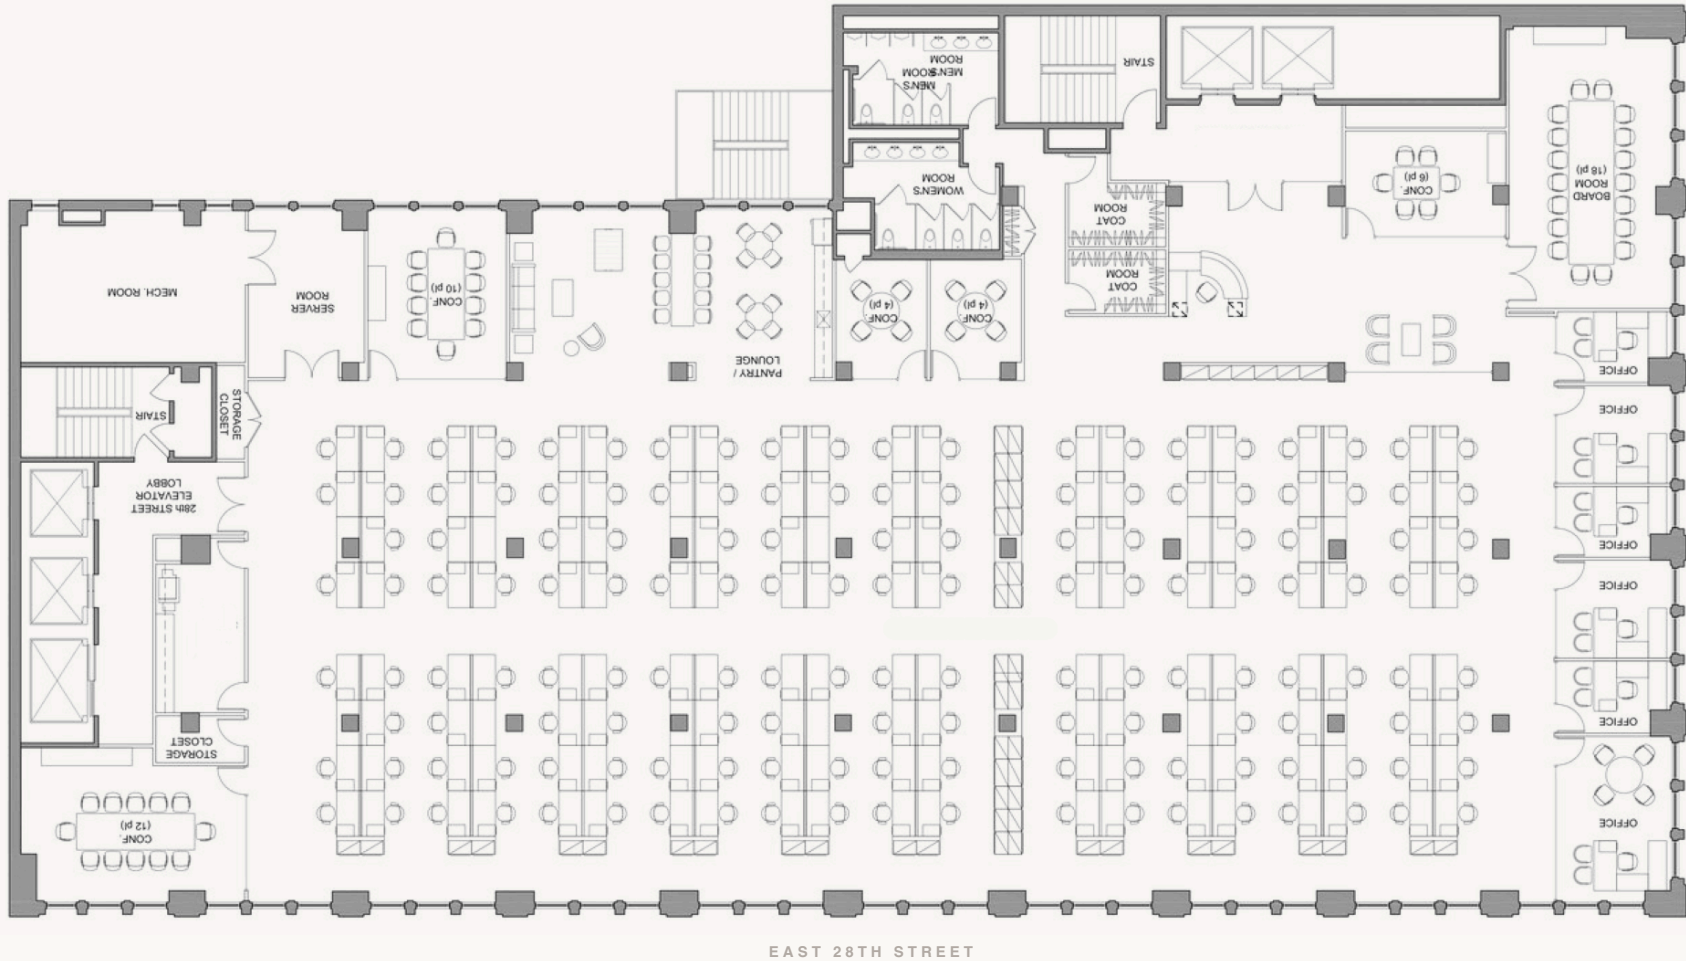

21,100
RENTABLE SF

TEST-FIT SUMMARY

■ Open Seats	148
■ Conference	5
■ Offices	6
■ Board Room	1

PARK AVENUE SOUTH

EAST 28TH STREET